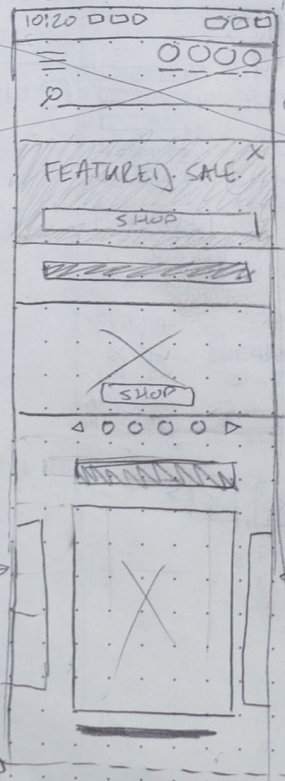

Name - Date

FOOTER

Make so that
suggested items
are under right
side bar options, and
across whole page

Responsive Design
Homepage Tablet

Desktop 1440px w

Tablet 934px w ~60%

scaled & swipable

scaled img swipable

Phone

Hides navigation

have > or
or just text?

Mobile

system bar

no header
(tab bar footer)
save for filters

Mobile Footer (tab bar) - replaces header