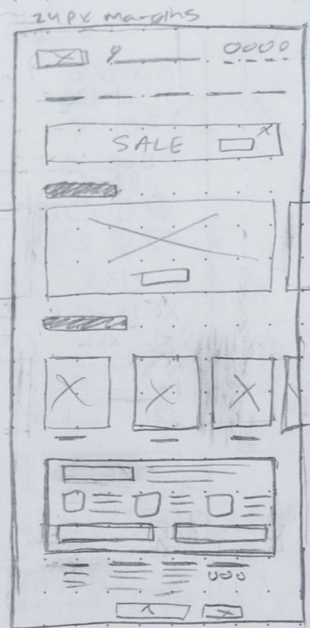

Name - Date

FOOTER

Make so that
suggested items
are under right
side bar options, and
across whole page

Responsive Design
Homepage Tablet

Desktop 1440px w

Tablet 934px w ~60%

scaled & swipable

scaled img swipable

Phone

Hides navigation

have > or
or just text?

Mobile

system bar

no header
(tab bar footer)
save for filters

Mobile Footer (tab bar) - replaces header