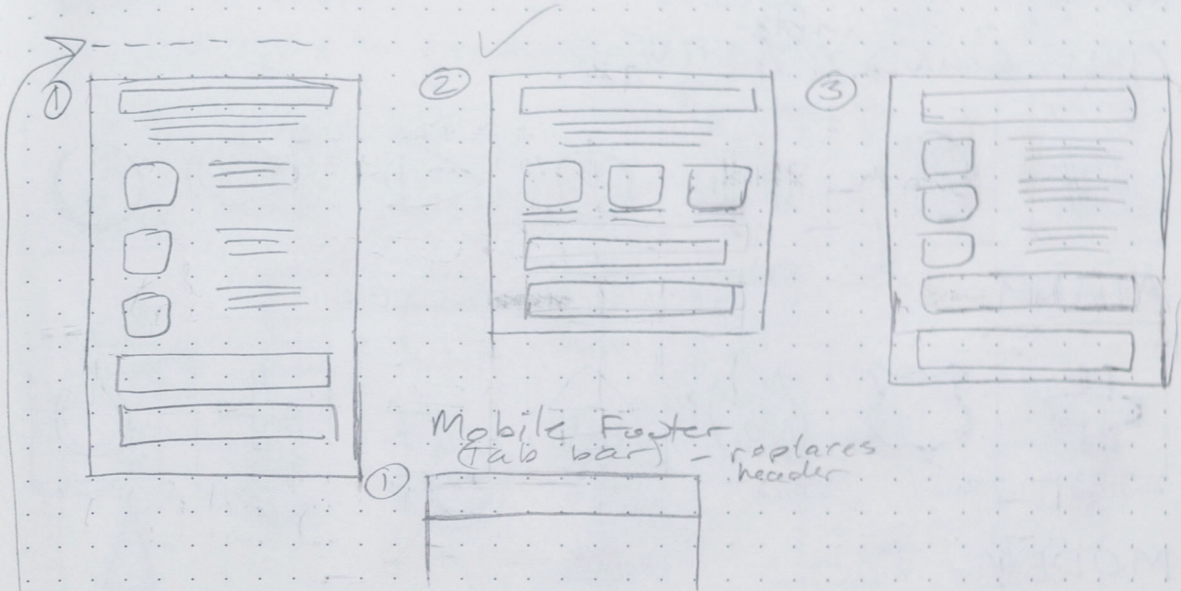

Name - Date

FOOTER

Make so that
suggested items
are under right
side bar options, and
across whole page

Responsive Design
Homepage Tablet

Desktop 1440px w

Tablet 934px w ~60%

scaled & swipable

scaled img swipable

Phone

Hides navigation

have > or
or just text?

Mobile

system bar

no header
(tab bar footer)
save for filters

Mobile Footer (tab bar) - replaces header