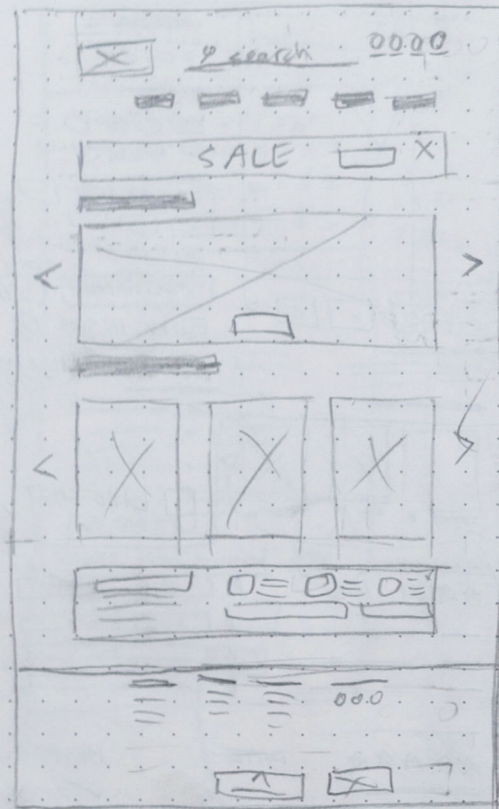

Name - Date

FOOTER

Make so that
suggested items
are under right
side bar options, and
across whole page

Responsive Design
Homepage Tablet

Desktop 1440px w

Tablet 934px w ~60%

scaled & swipable

scaled img swipable